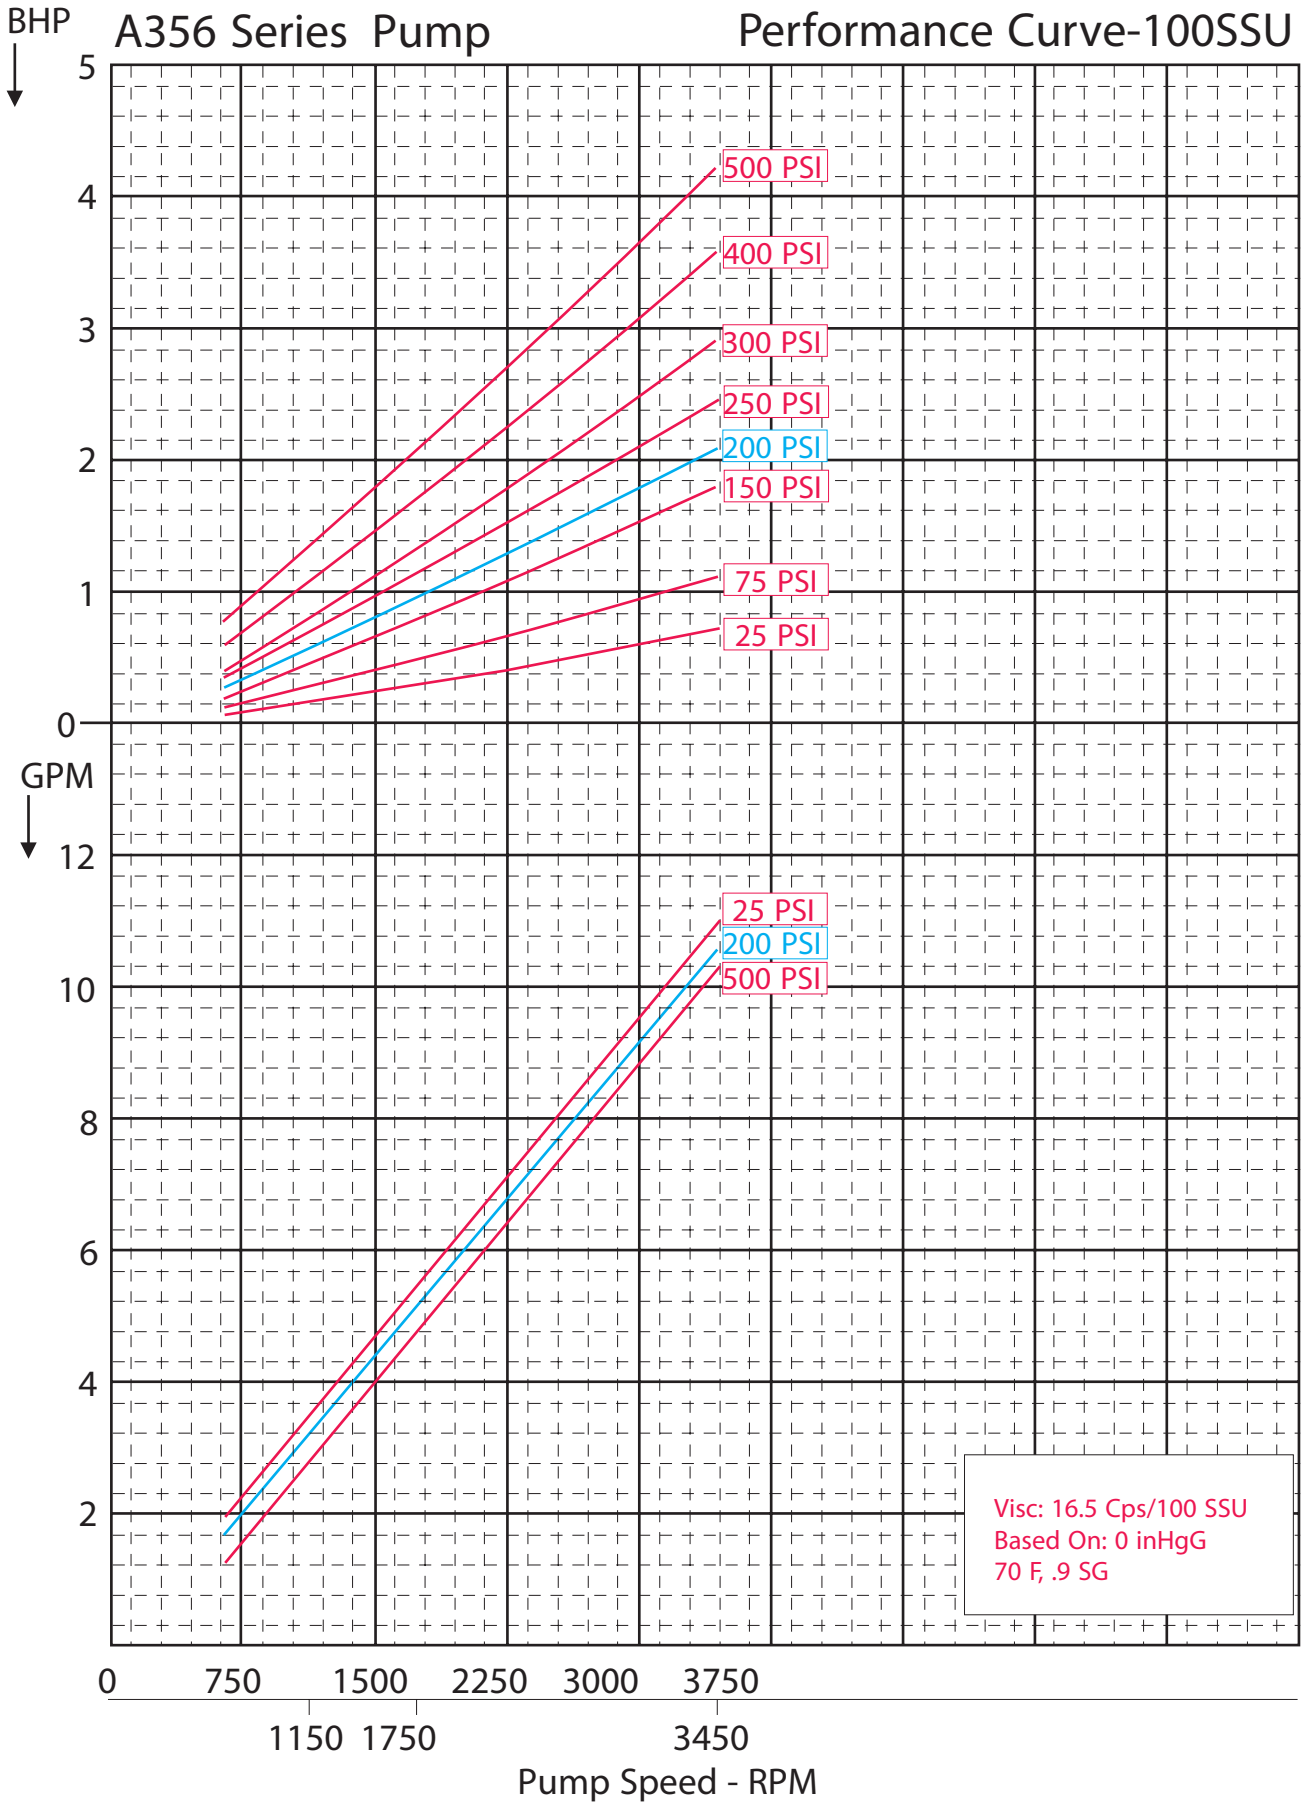

Additive Systems Inc.
407 S. Main Broken Arrow, OK.74012
www.additivesystems.com