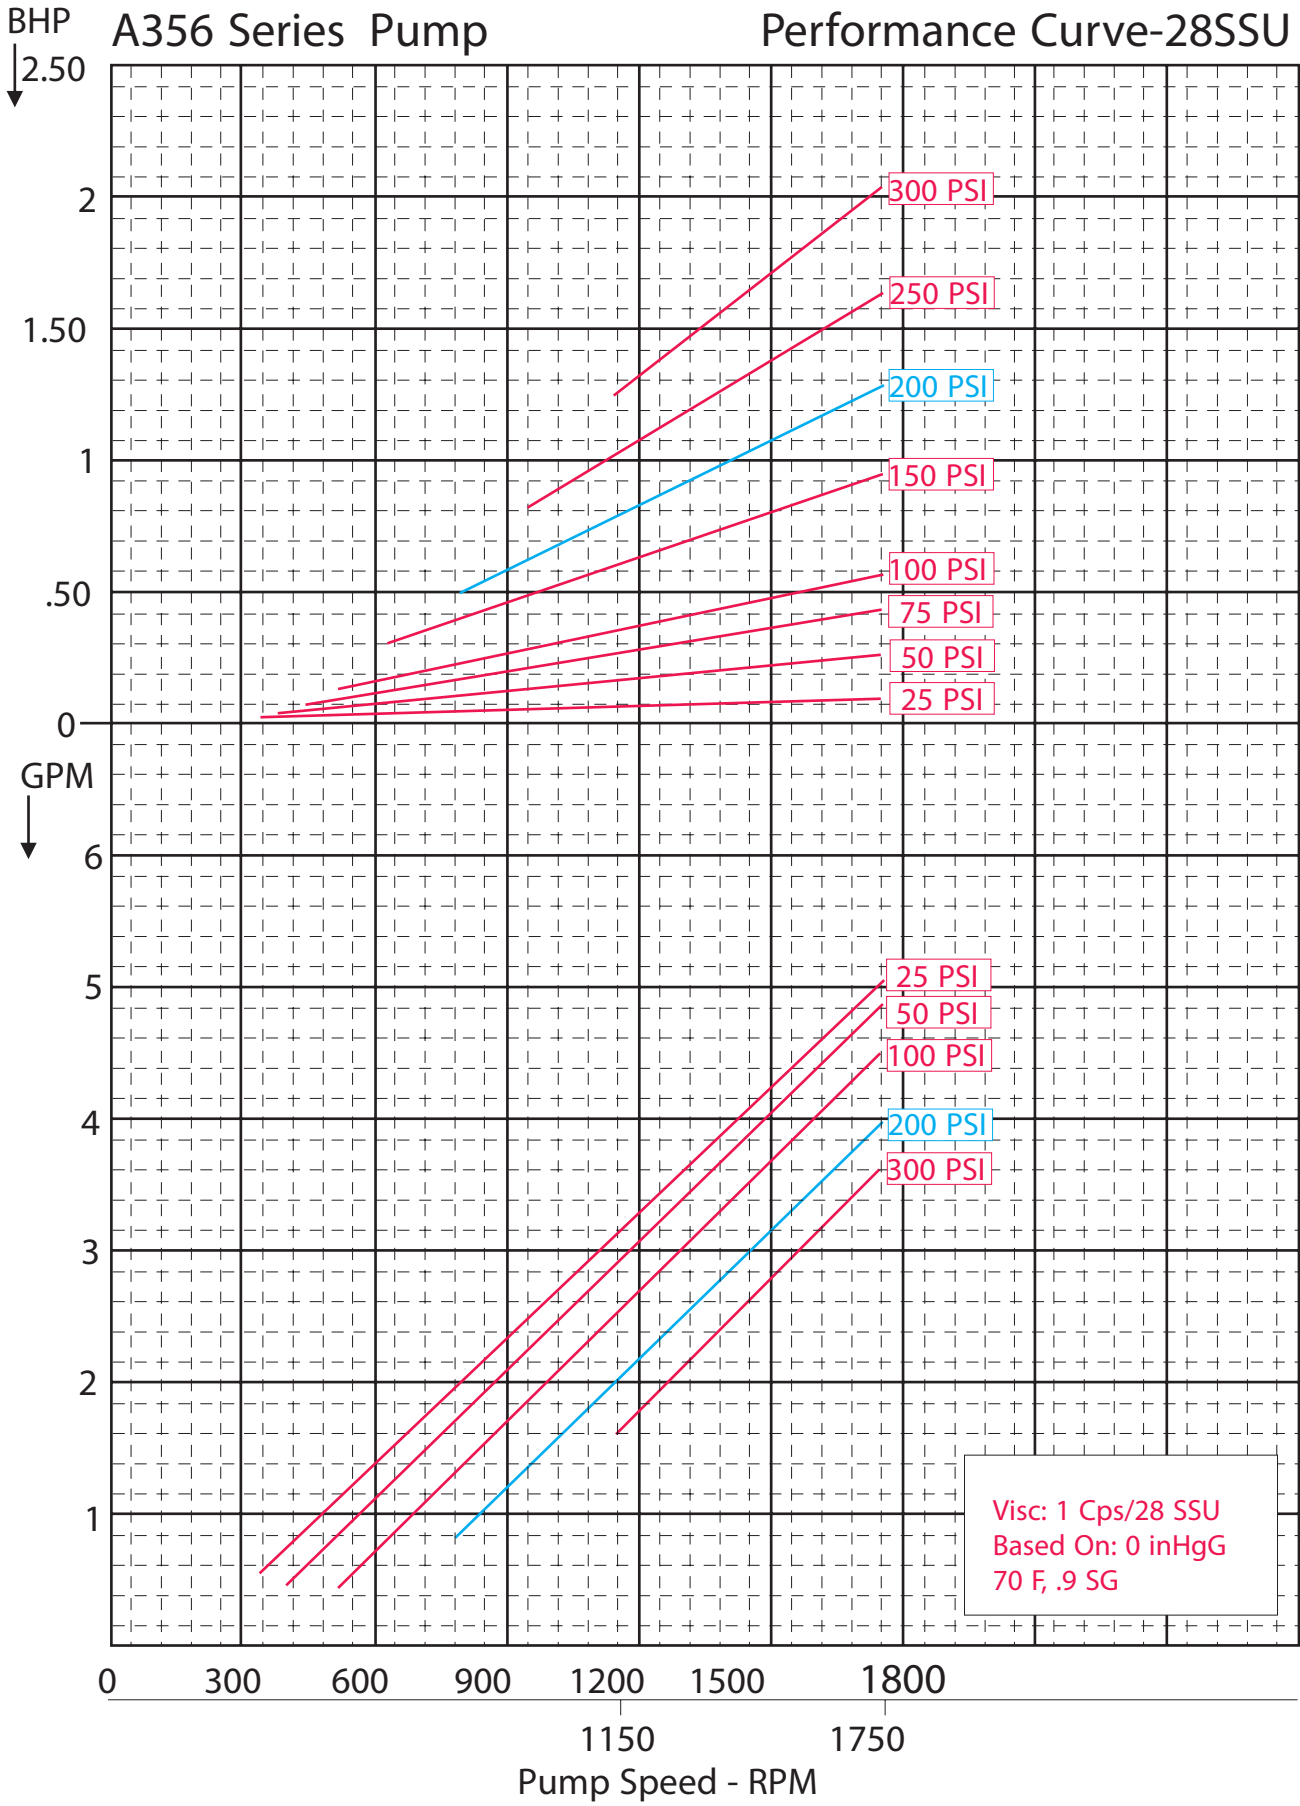

Additive Systems Inc.
407 S. Main Broken Arrow, OK.74012
www.additivesystems.com