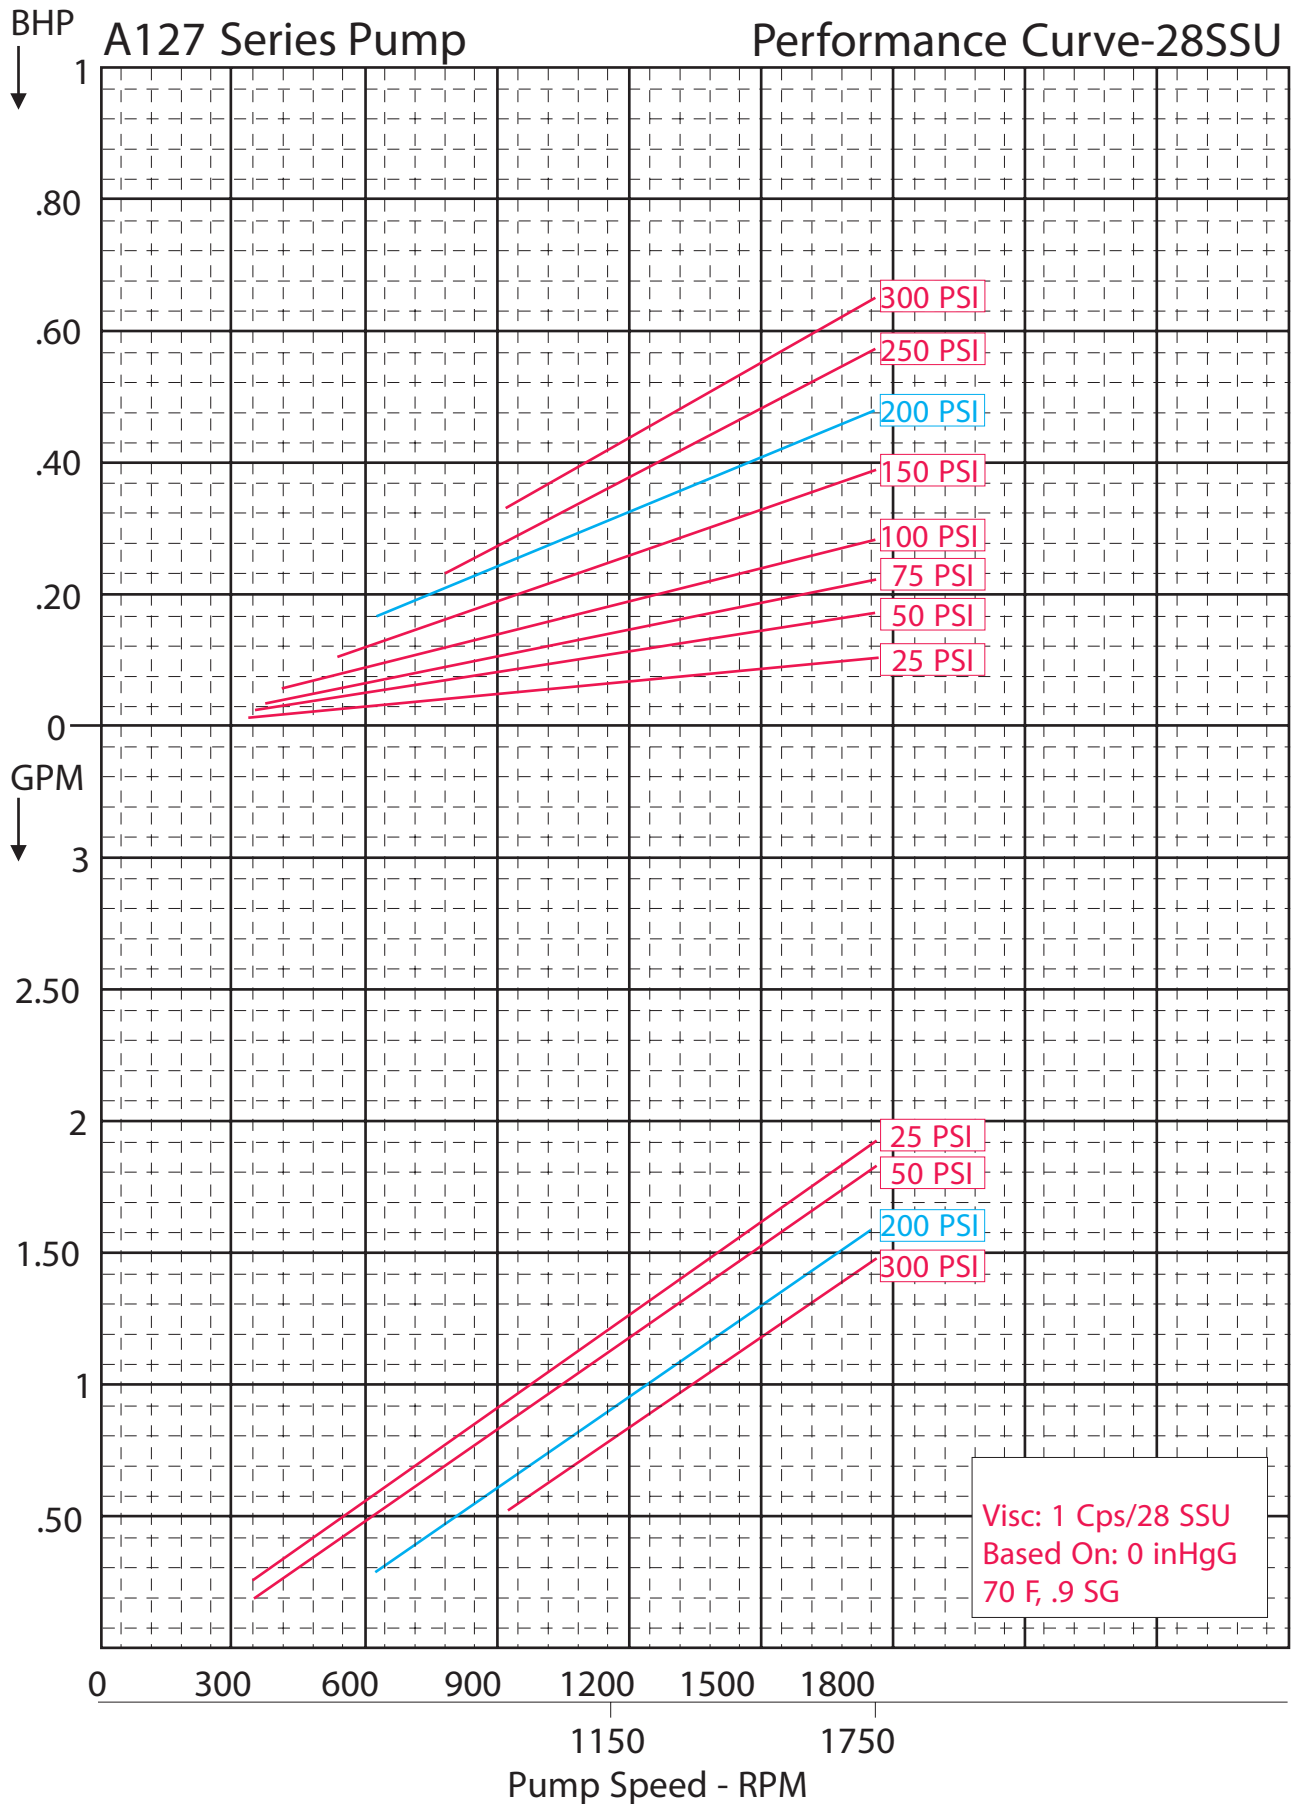

Additive Systems Inc.
407 S. Main Broken Arrow, OK.74012
www.additivesystems.com