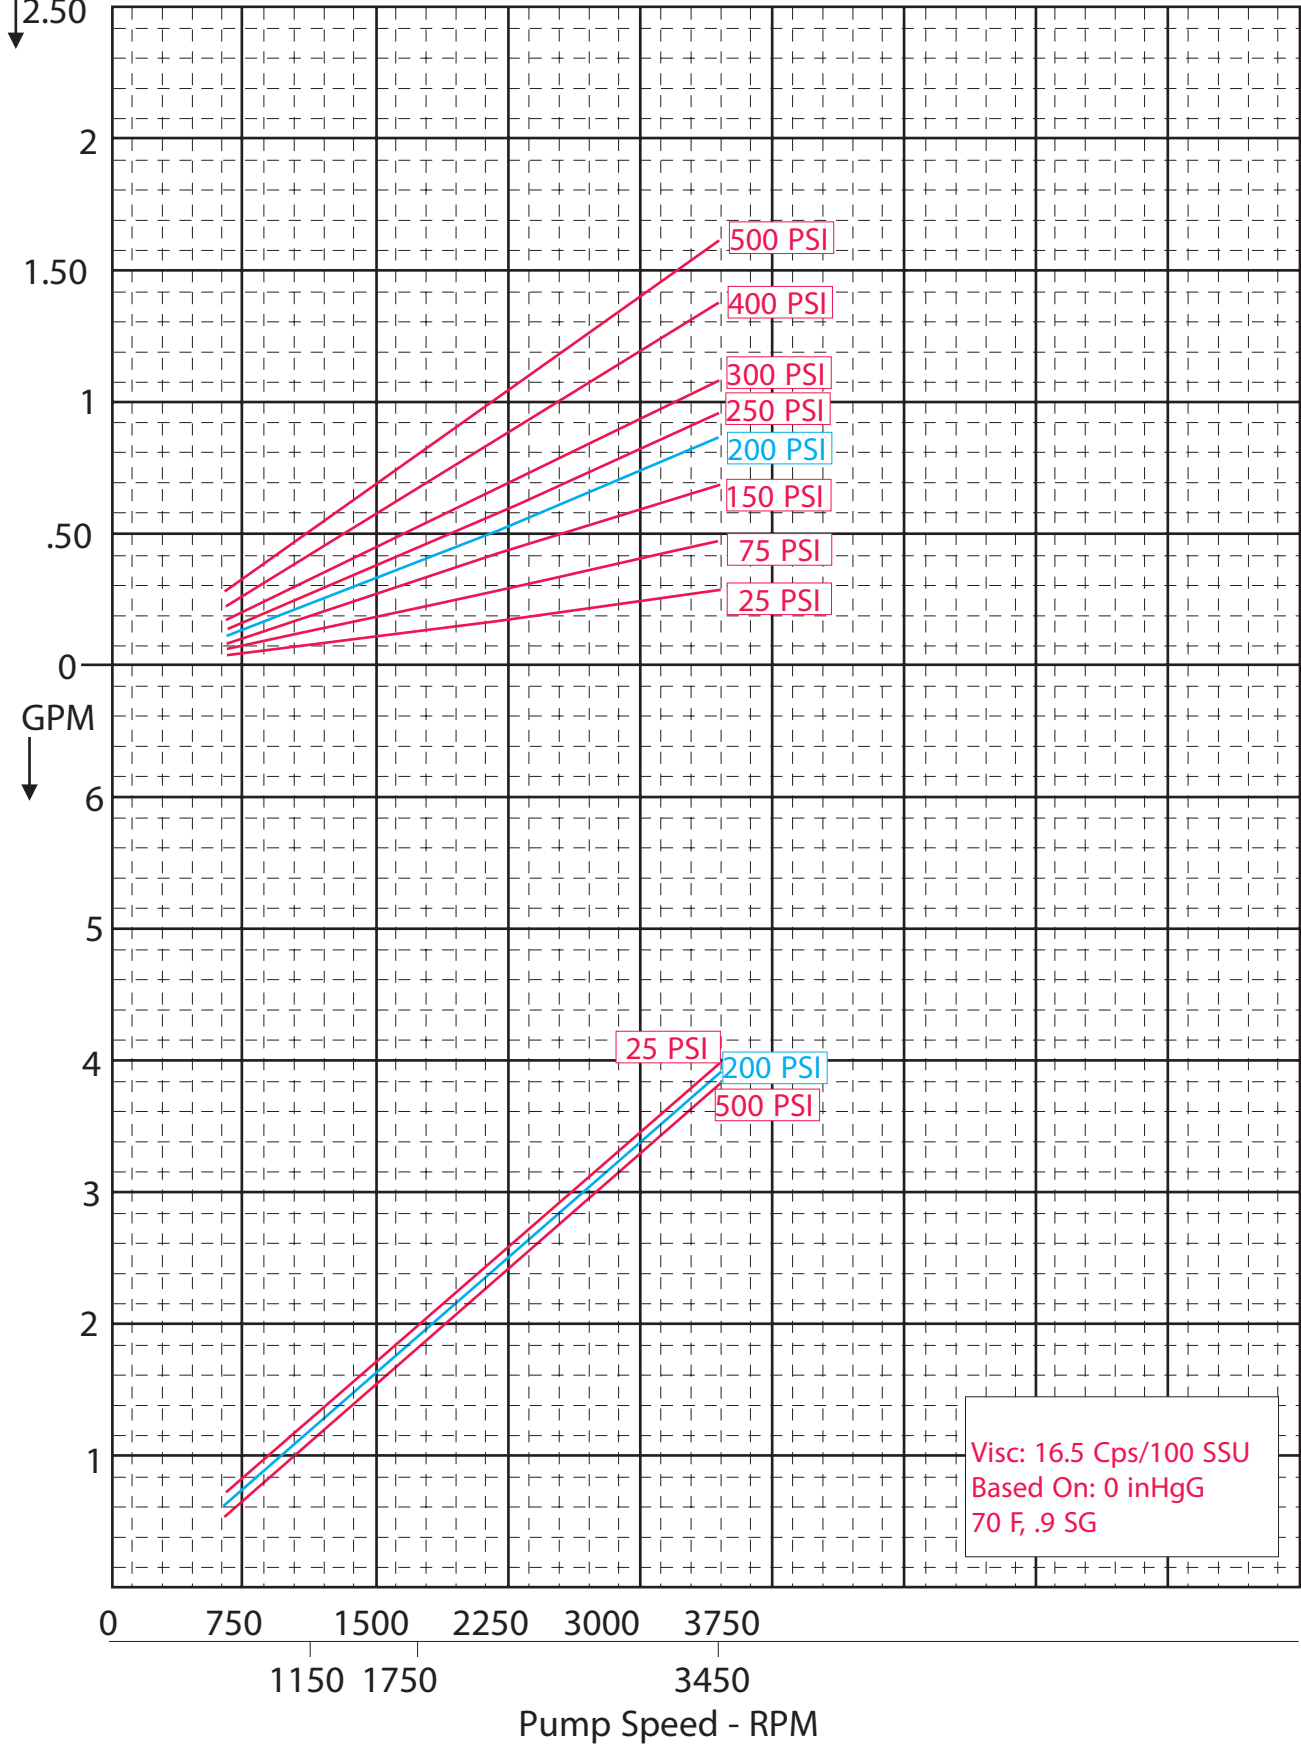

# A127 Series Pump Performance Curve-100SSU

Additive Systems Inc.  
407 S. Main Broken Arrow, OK.74012  
www.additivesystems.com